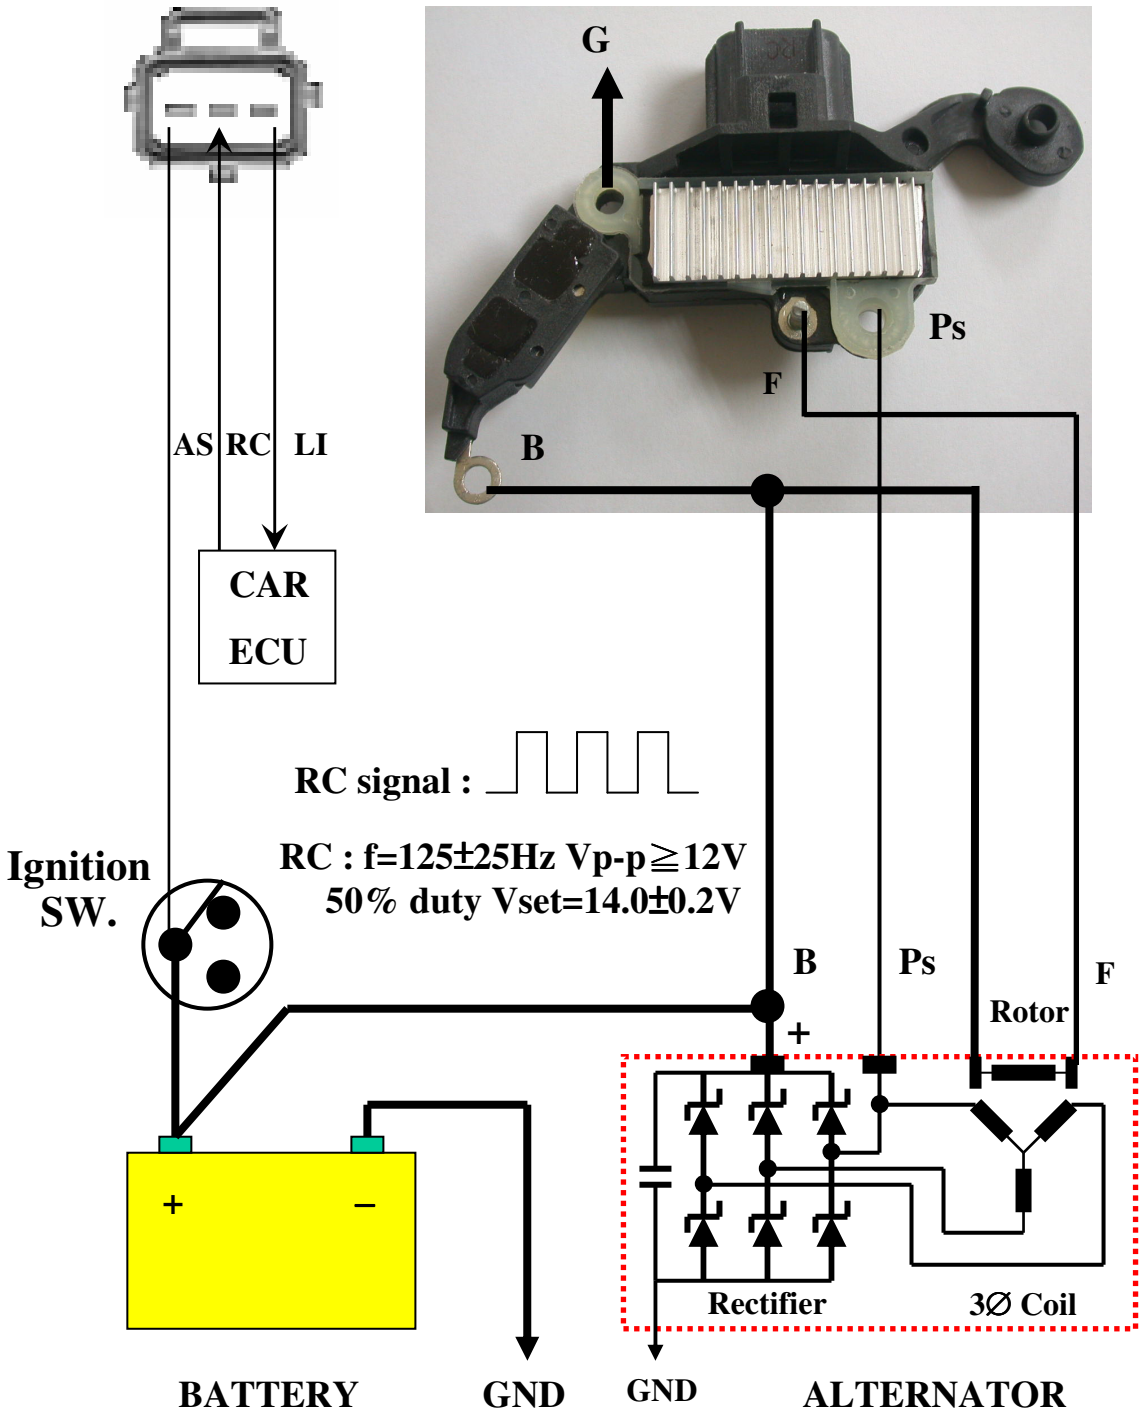

# Regulation System Connection Wire Diagram

**ITEM : VR – VN001**

**DATE:2008.04.22**

**Drawn:**

**Check:**

**Approval:**