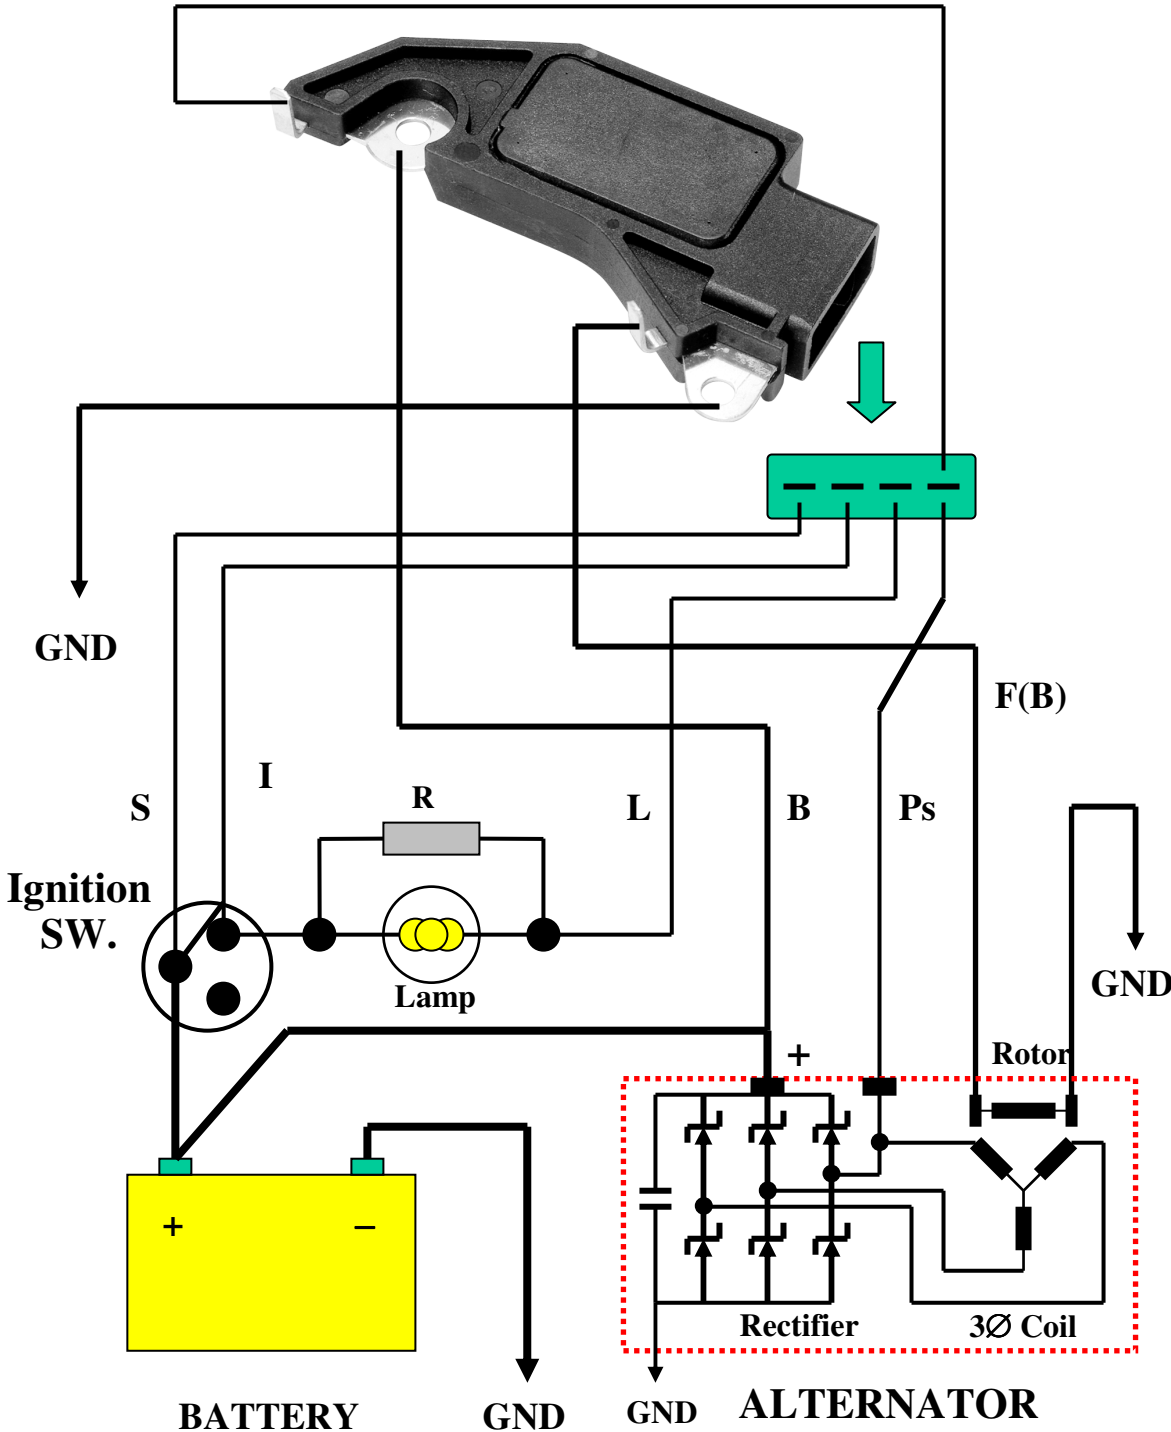

Regulation System Connection Wire Diagram

ITEM : VR – D694 (D602, D683 have same connection)

VR – D694H (D602H, D683H have same connection)

DATE:2001.

Drawn:

Check:

Approval: